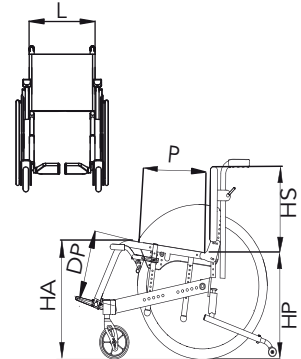

Dealer _____

Key:

standard

option

- SAPHIRA** (adjustable seat depth only)
 SAPHIRA PLUS (adjustable seat width & depth)

SAPHIRA

- L** Seat width (adjustable) 24 26 28 30 32 34 36 (** adjustable +2, +4, +6 cm for any chosen measurement)
P Seat depth 26 28 30 32 34 36 (** adjustable +2, +4, +6 cm for any chosen measurement)
HS Back-rest height 25 27 29 31 33 35 37 39 41
HA Front seat/floor height 40 42 44 46 48
HP Rear seat/floor height 36 38 40 42 44 46
DP Foot-rest/seat distance 17* 19* 21* 23 25 27 29 31 33
35 37 39 41

Front Frame

- Standard
 (not suggested for L < 32cm)

- Abducted

④

Foot-rest

- Not detachable
 Detachable

⑤

Separate aluminium profile foot-plates

⑧

Height adjustable arm-rest

(to add to the clothes guard)

Elbow-rest

- Classic (23 cm long)
 Classic (30 cm long)
 Streight (26 cm long)

⑨

Standard pushing handles

Straight height adjustable pushing handles

⑭

Rear wheel camber

- 1° 3° 5°

⑮