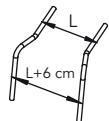

Dealer _____

Key:

standard

option

- SAPHIRA** (adjustable seat depth only)
 SAPHIRA PLUS (adjustable seat width & depth)

SAPHIRA

- L** Seat width (adjustable) 24 26 28 30 32 34 36 (** adjustable +2, +4, +6 cm for any chosen measurement)
P Seat depth 26 28 30 32 34 36 (** adjustable +2, +4, +6 cm for any chosen measurement)
HS Back-rest height 25 27 29 31 33 35 37 39 41
HA Front seat/floor height 40 42 44 46 48
HP Rear seat/floor height 36 38 40 42 44 46
DP Foot-rest/seat distance 17* 19* 21* 23 25 27 29 31 33
35 37 39 41

Front Frame

- Standard
 (not suggested for L < 32cm)

- Abducted

④

Foot-rest

- Not detachable
 Detachable

⑤

Separate aluminium profile foot-plates

⑧

Height adjustable arm-rest

(to add to the clothes guard)

Elbow-rest

- Classic (23 cm long)
 Classic (30 cm long)
 Streight (26 cm long)

⑨

Standard pushing handles

Straight height adjustable pushing handles

⑭

Rear wheel camber

- 1° 3° 5°

⑮