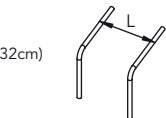

Dealer _____

Key:

standard

option

- SAPHIRA** (adjustable seat depth only)
 SAPHIRA PLUS (adjustable seat width & depth)

SAPHIRA

- L** Seat width (adjustable) 24 26 28 30 32 34 36 (** adjustable +2, +4, +6 cm for any chosen measurement)
P Seat depth 26 28 30 32 34 36 (** adjustable +2, +4, +6 cm for any chosen measurement)
HS Back-rest height 25 27 29 31 33 35 37 39 41
HA Front seat/floor height 40 42 44 46 48
HP Rear seat/floor height 36 38 40 42 44 46
DP Foot-rest/seat distance 17* 19* 21* 23 25 27 29 31 33
35 37 39 41

Front Frame

- Standard
 (not suggested for L < 32cm)

- Abducted

④

Foot-rest

- Not detachable
 Detachable

⑤

Separate aluminium profile foot-plates

⑧

Height adjustable arm-rest

(to add to the clothes guard)

Elbow-rest

- Classic (23 cm long)
 Classic (30 cm long)
 Streight (26 cm long)

⑨

Standard pushing handles

Straight height adjustable pushing handles