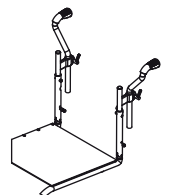

⑧

Height adjustable arm-rest

(to add to the clothes guard)

Elbow-rest

- Classic (23 cm long)
 Classic (30 cm long)
 Streight (26 cm long)

⑨

Standard pushing handles

Straight height adjustable pushing handles

Abducted height adjustable pushing handles

⑩

Rear wheels

- 24" Light(24 raggi) (*)
 22" Light(24 raggi)
 20" Light(20 raggi)

Tyres

- Pneum. high pressure smooth
 Pneum. high pressure plugged
 Pneum. plugged (x1"3/8)
 Marathon Plus 22" or 24"
 Solid